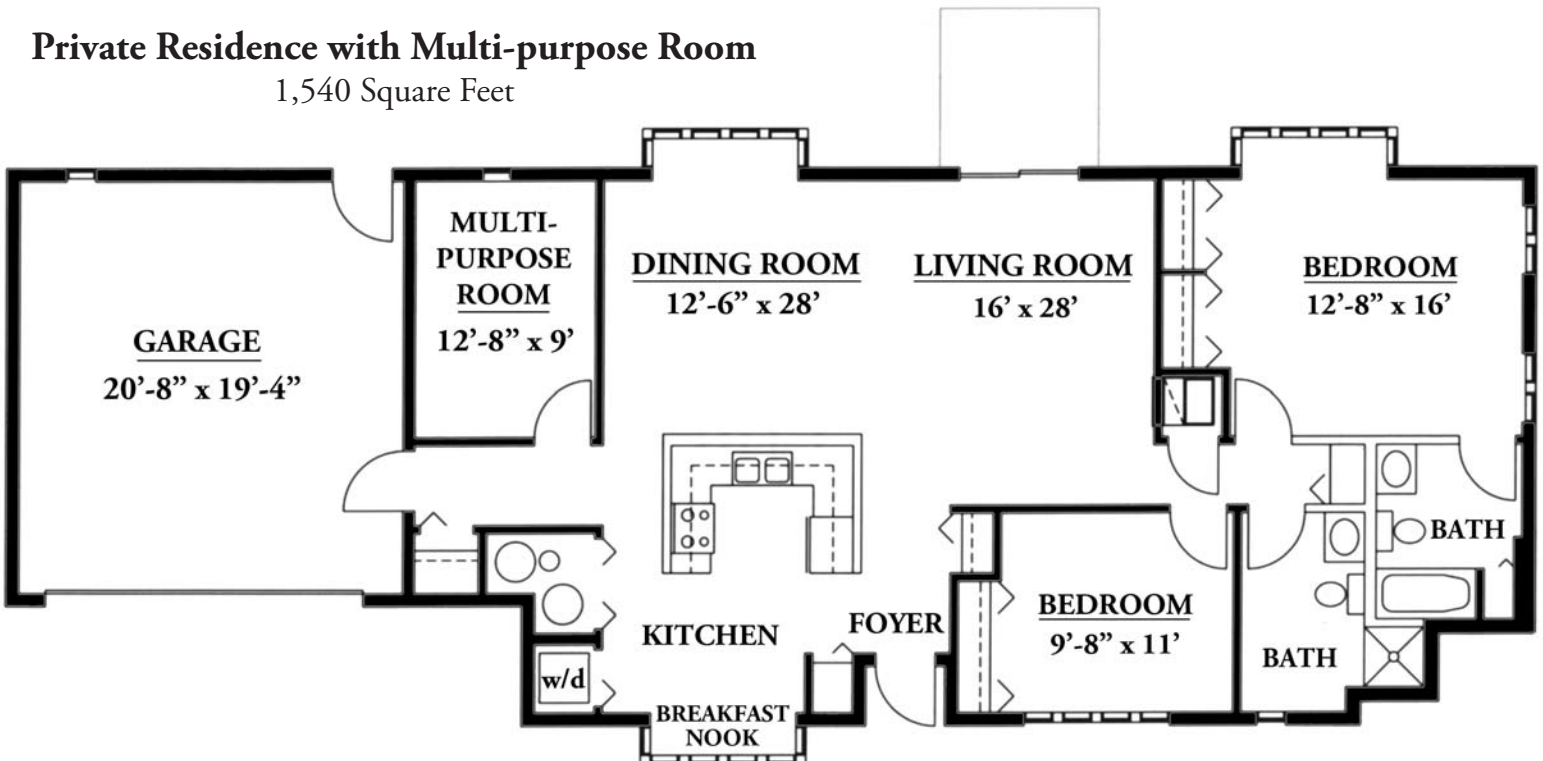

Village on the Square - Independent Living

Private Residence with Basement

1,390 Square Feet

Private Residence with Multi-purpose Room

1,540 Square Feet

Lifestyle. Value. Trust.