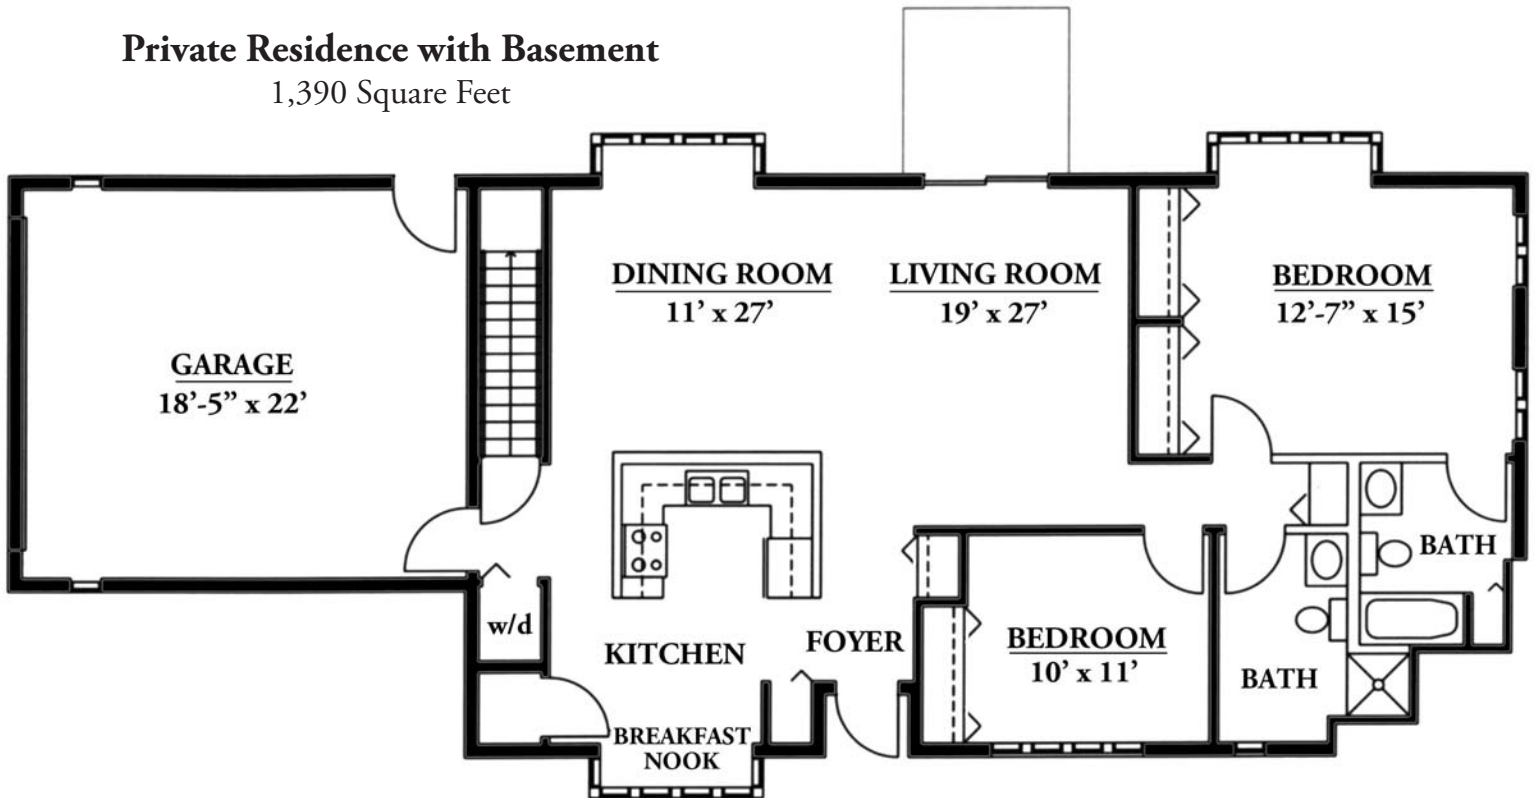

Village on the Square - Independent Living

Private Residence with Basement

1,390 Square Feet

Private Residence with Multi-purpose Room

1,540 Square Feet

Lifestyle. Value. Trust.