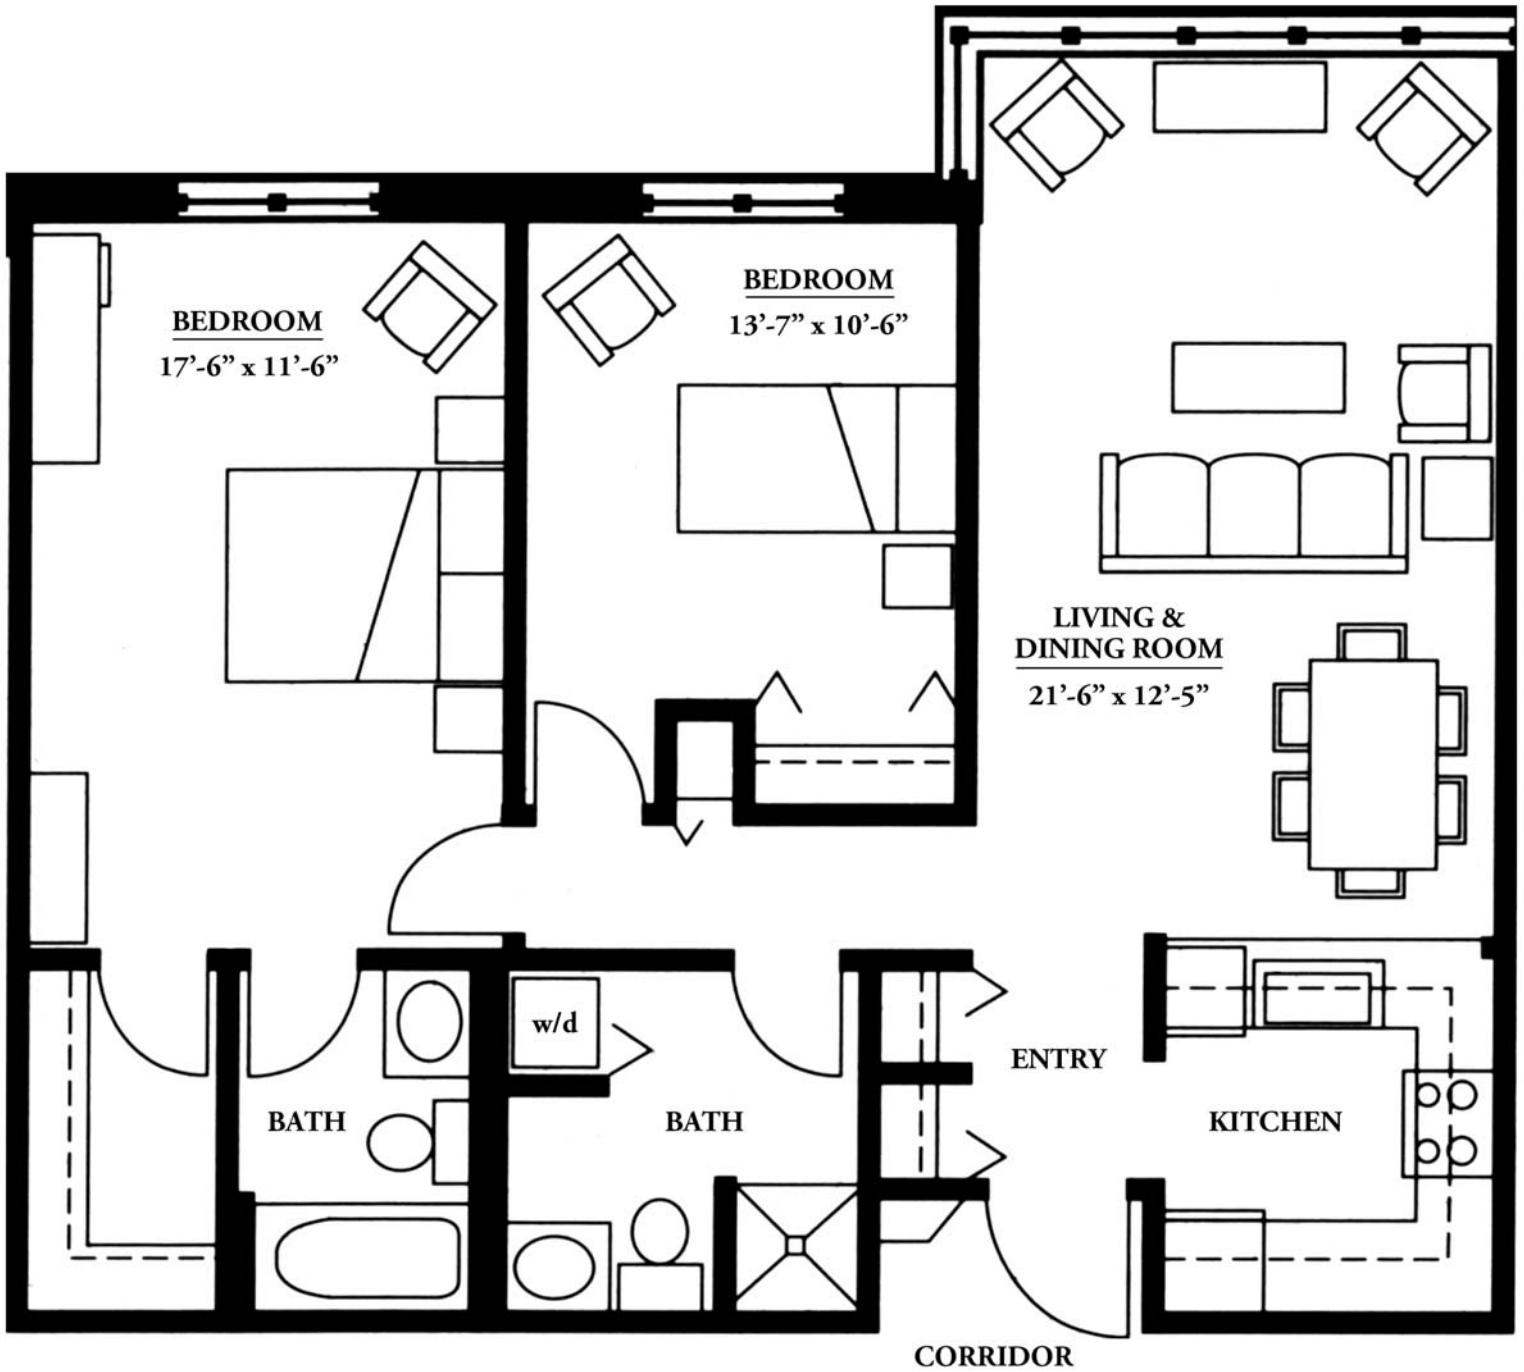

**Two Bedroom Deluxe with Two Baths**

1,028 Square Feet

*Village on the Square - Independent Living*

**Two Bedroom Deluxe with Den**  
1,235 Square Feet

*Some floor plans may vary.*