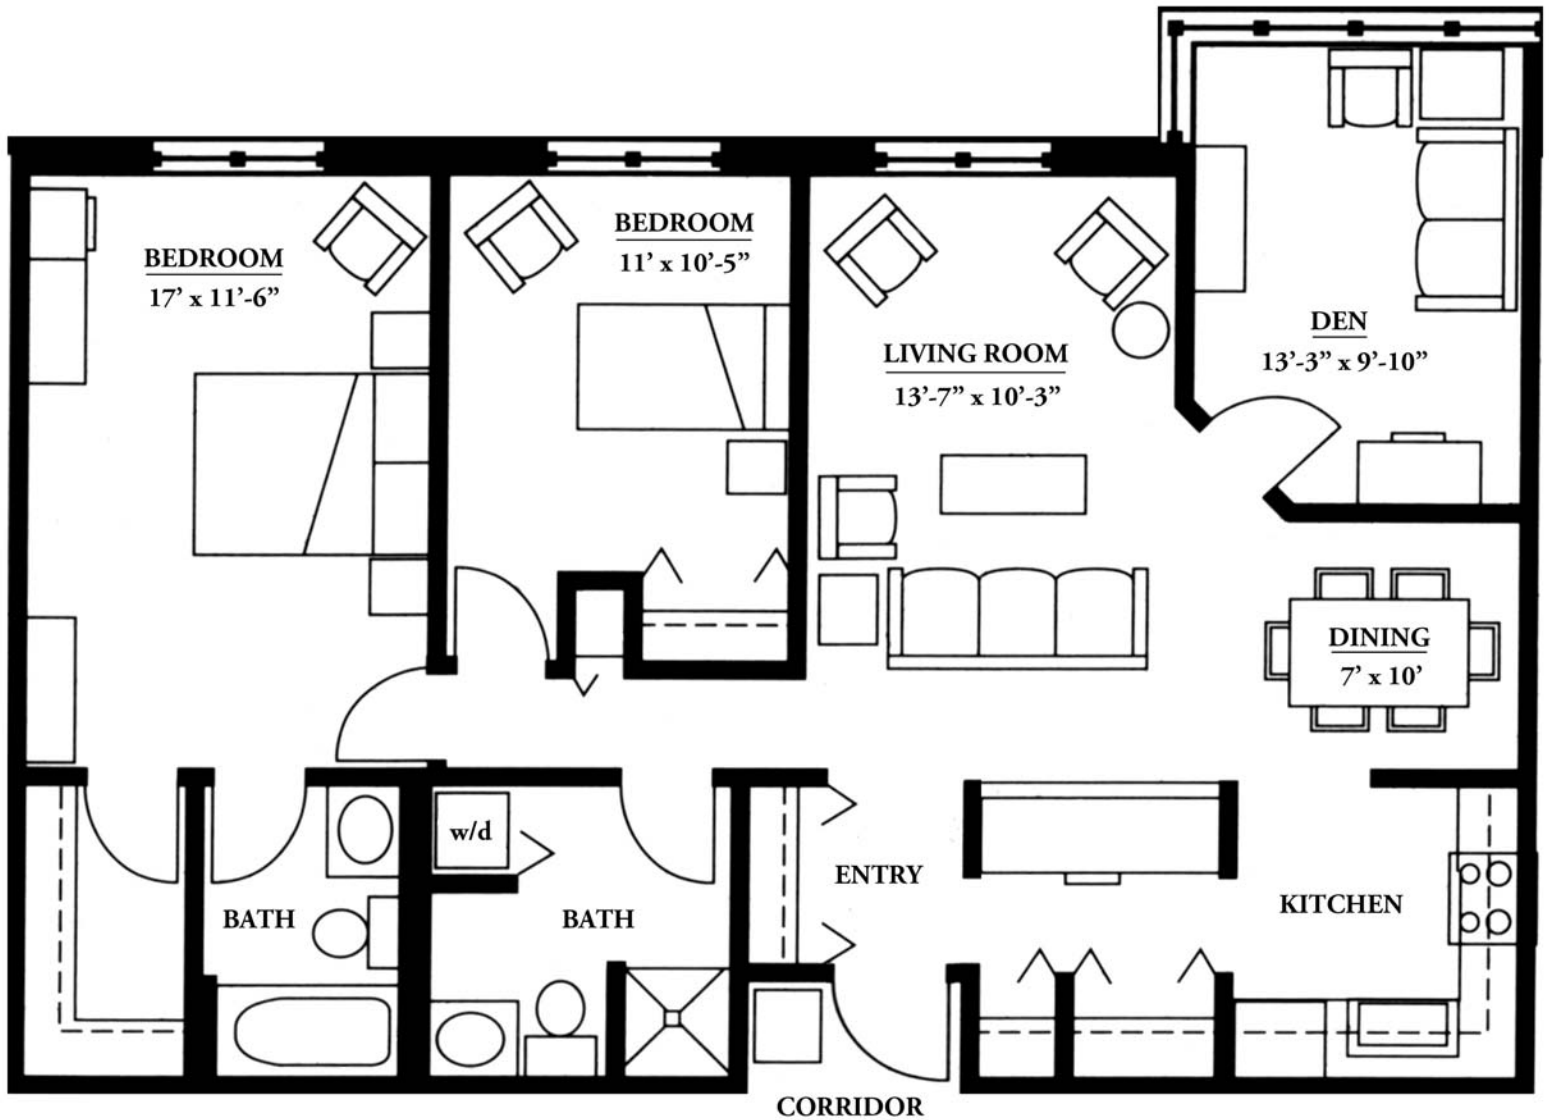

**Two Bedroom Deluxe with Two Baths**

1,028 Square Feet

*Village on the Square - Independent Living*

**Two Bedroom Deluxe with Den**  
1,235 Square Feet

*Some floor plans may vary.*