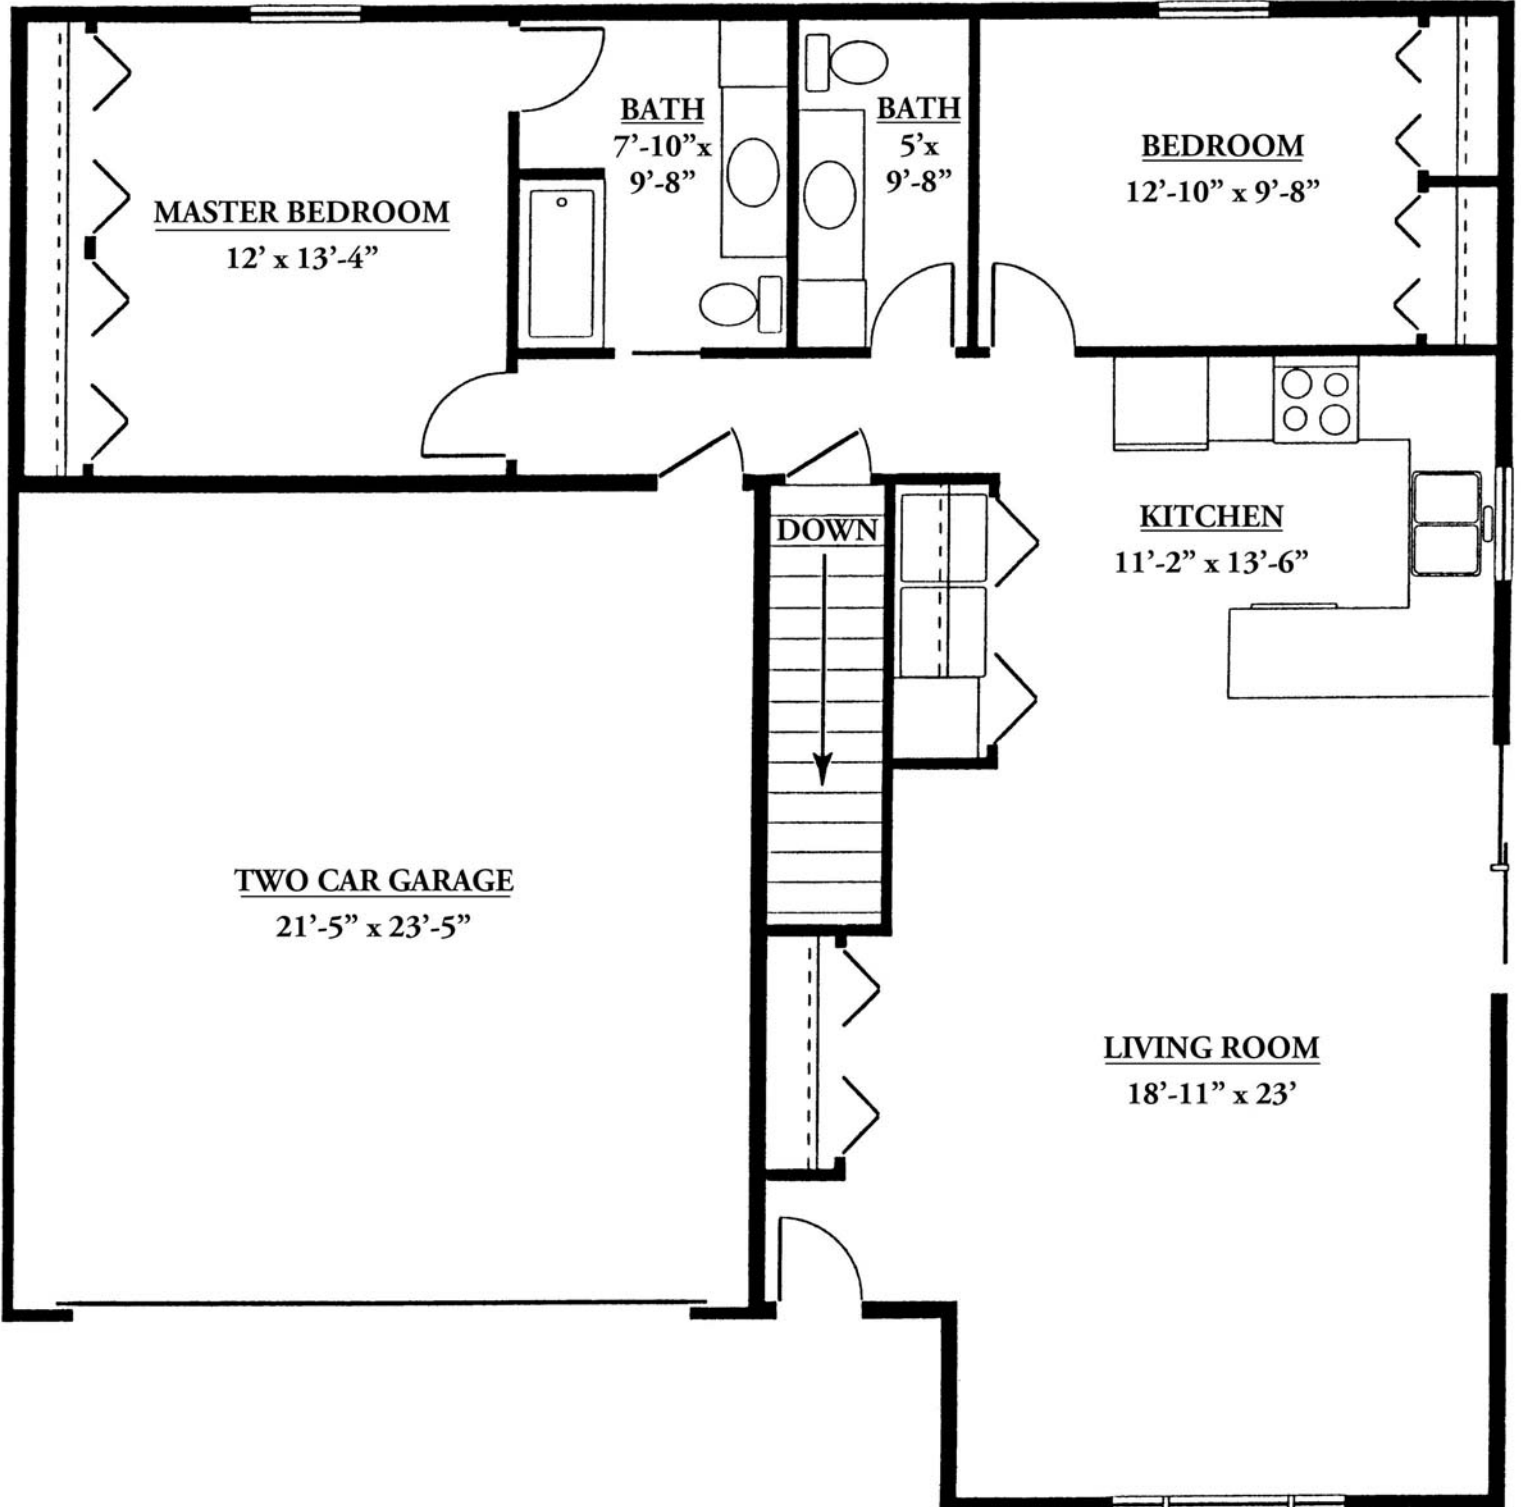

*Mason Woods - Independent Living*

**Two Bedroom Duplex**  
1,250 Square Feet Plus Garage

*Lifestyle. Value. Trust.*

*Mason Woods - Independent Living*

**Three Bedroom Duplex**  
1,461 Square Feet Plus Garage