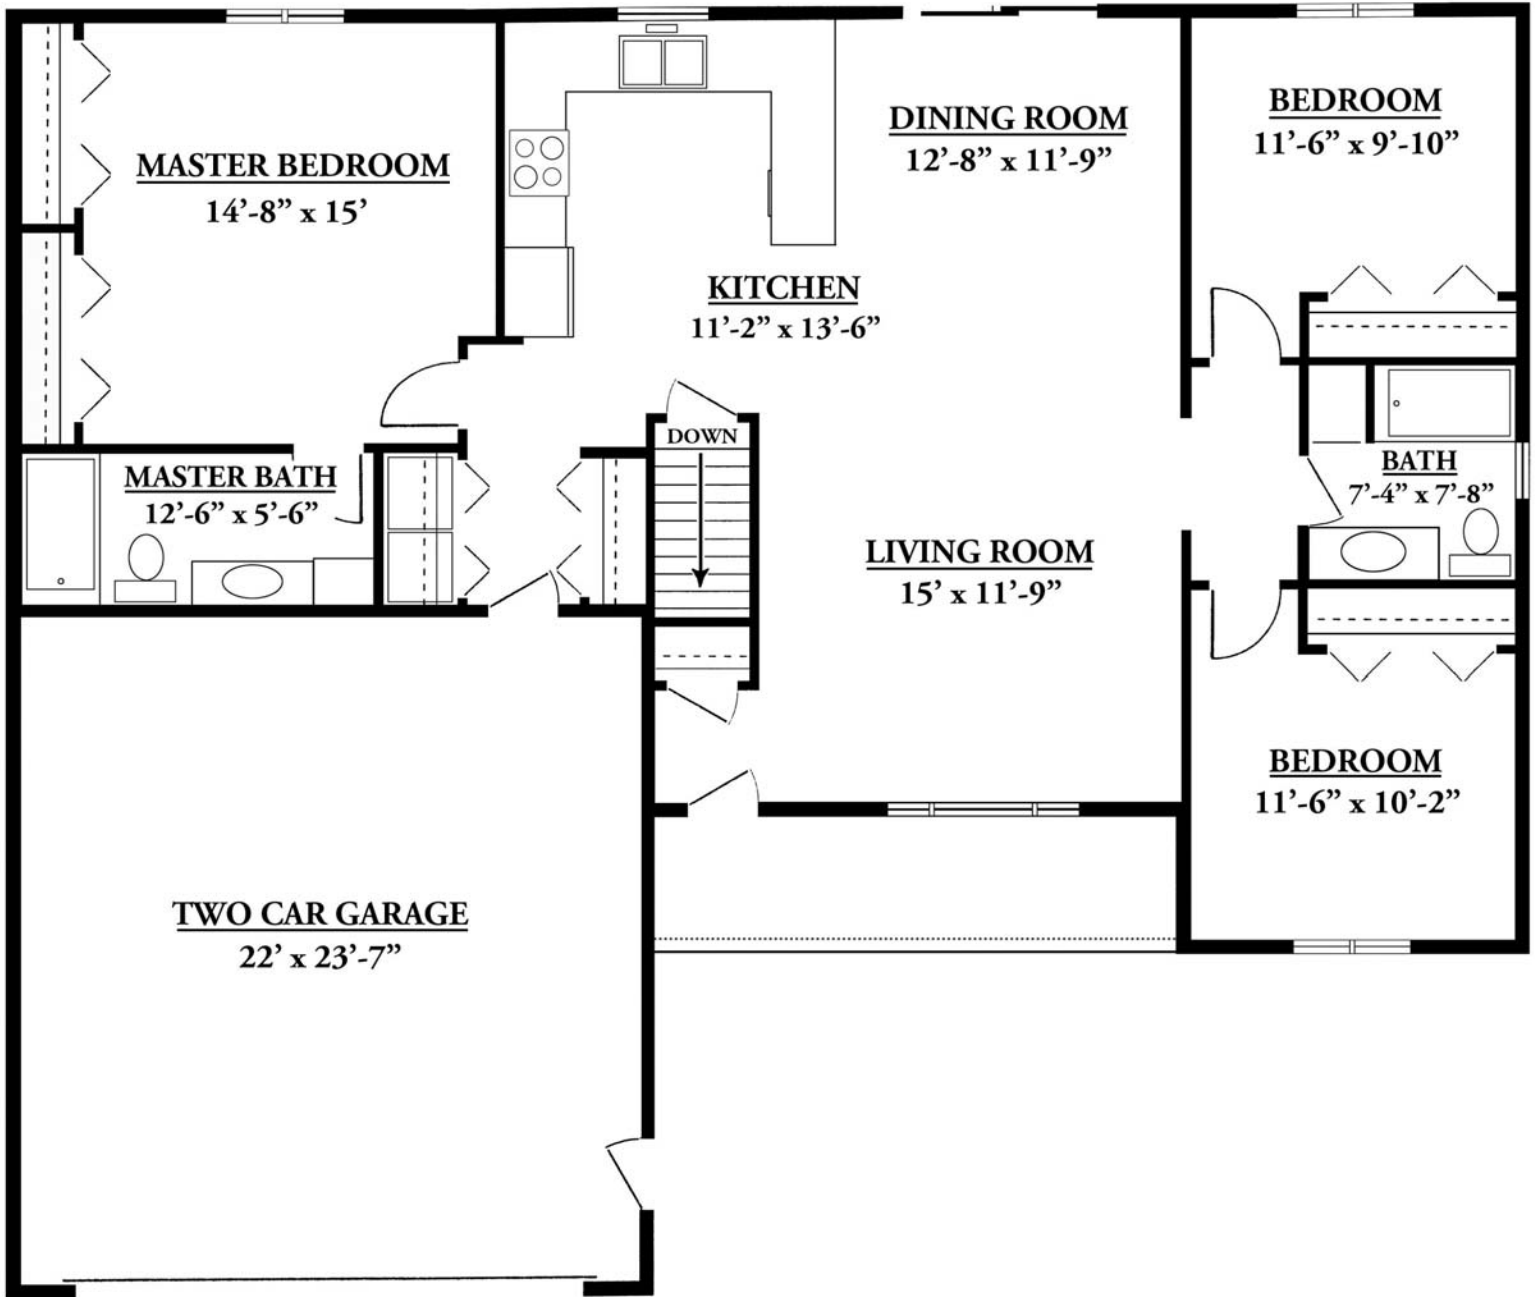

*Mason Woods - Independent Living*

**Two Bedroom Duplex**  
1,250 Square Feet Plus Garage

*Lifestyle. Value. Trust.*

*Mason Woods - Independent Living*

**Three Bedroom Duplex**  
1,461 Square Feet Plus Garage