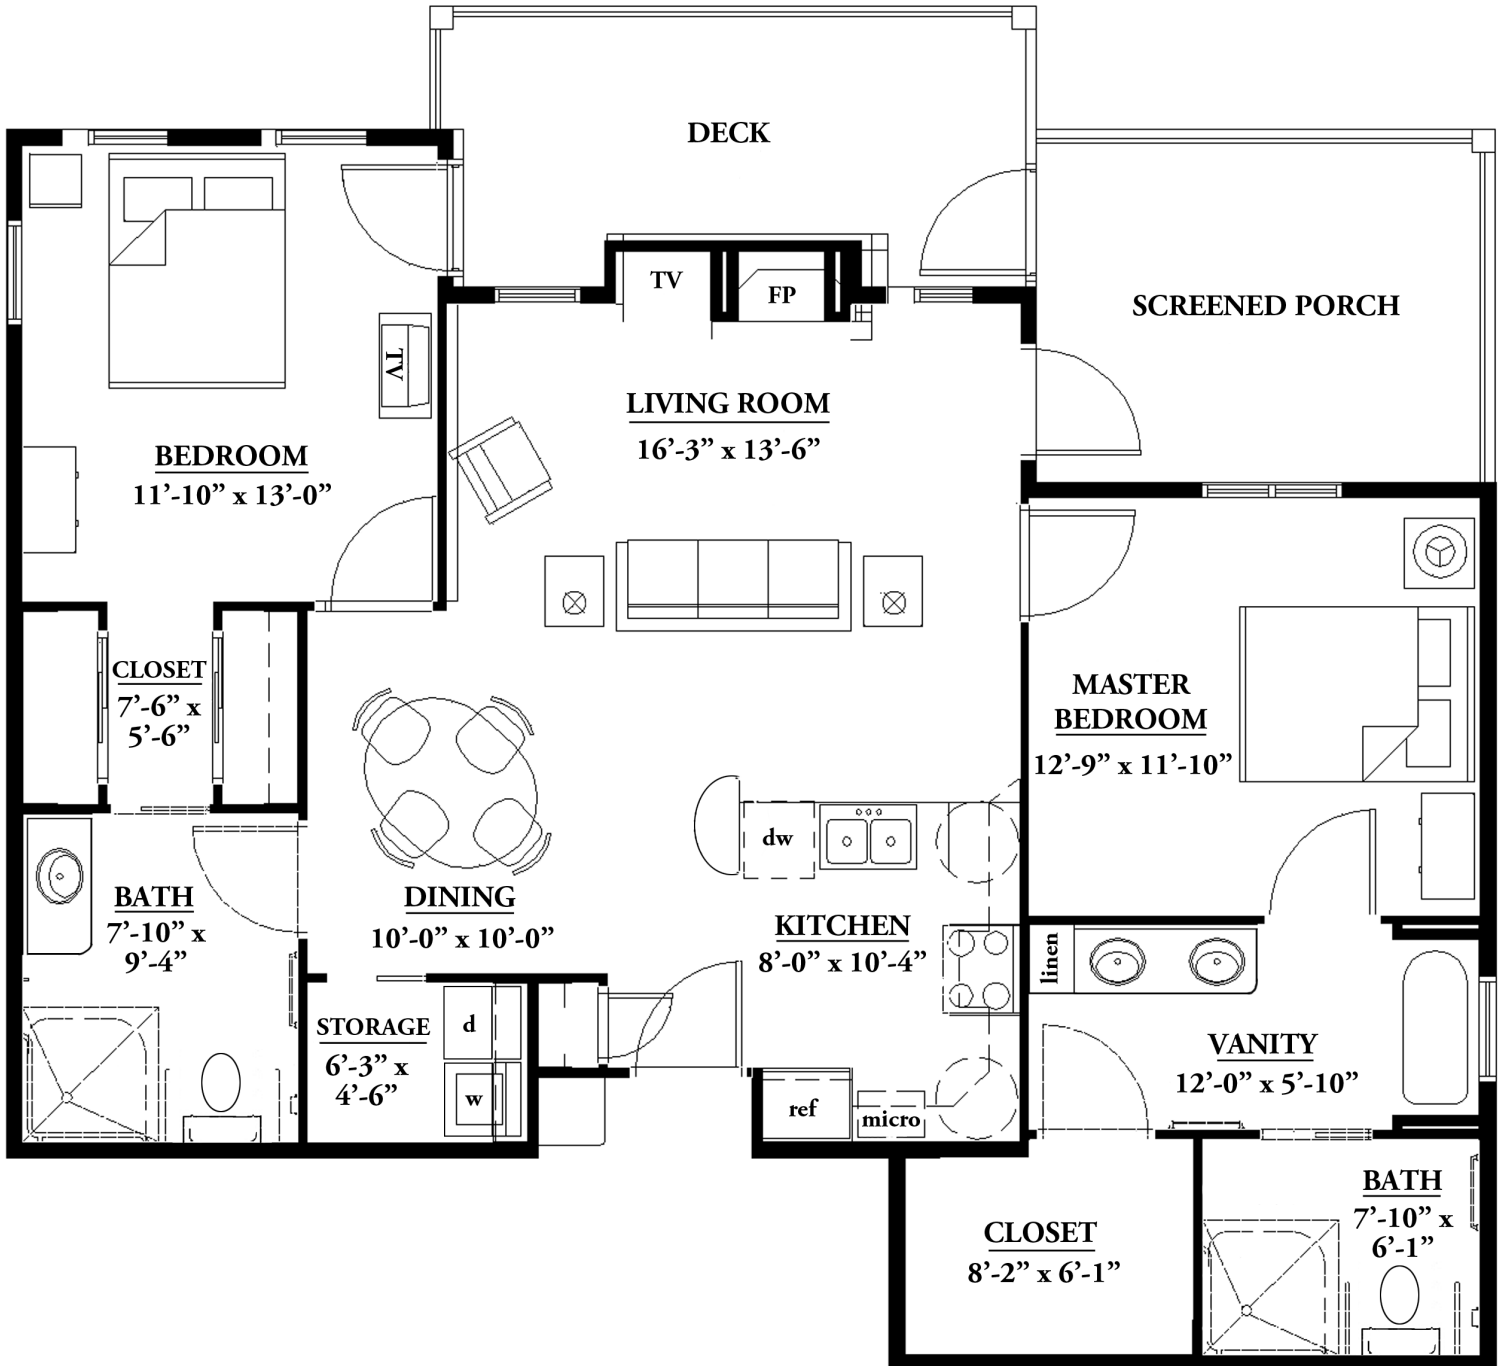

Deluxe Two Bedroom

1,125 Square Feet

Lifestyle. Value. Trust.