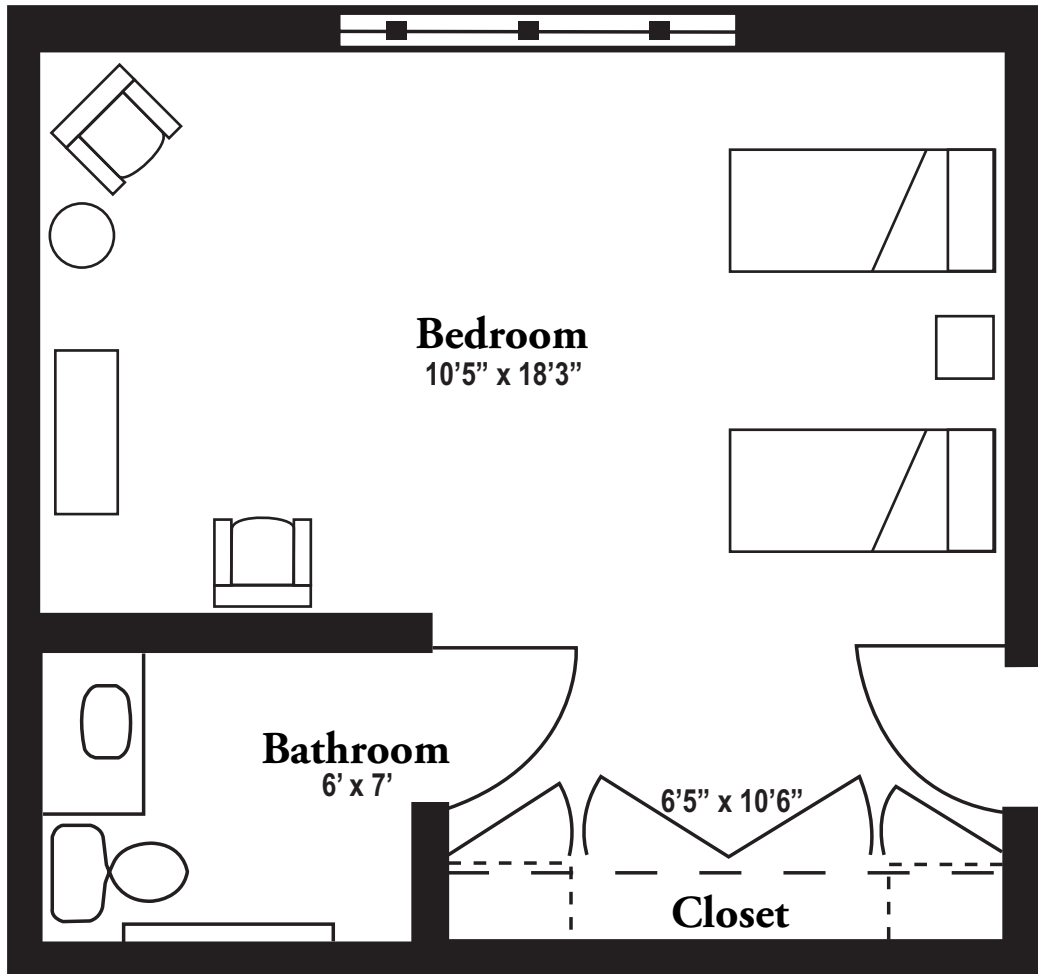

Single Suite
- 228 Square Feet -

Three Pillars
SENIOR LIVING COMMUNITIES
Riverside Lodge

Couple's Suite
- 306 Square Feet -