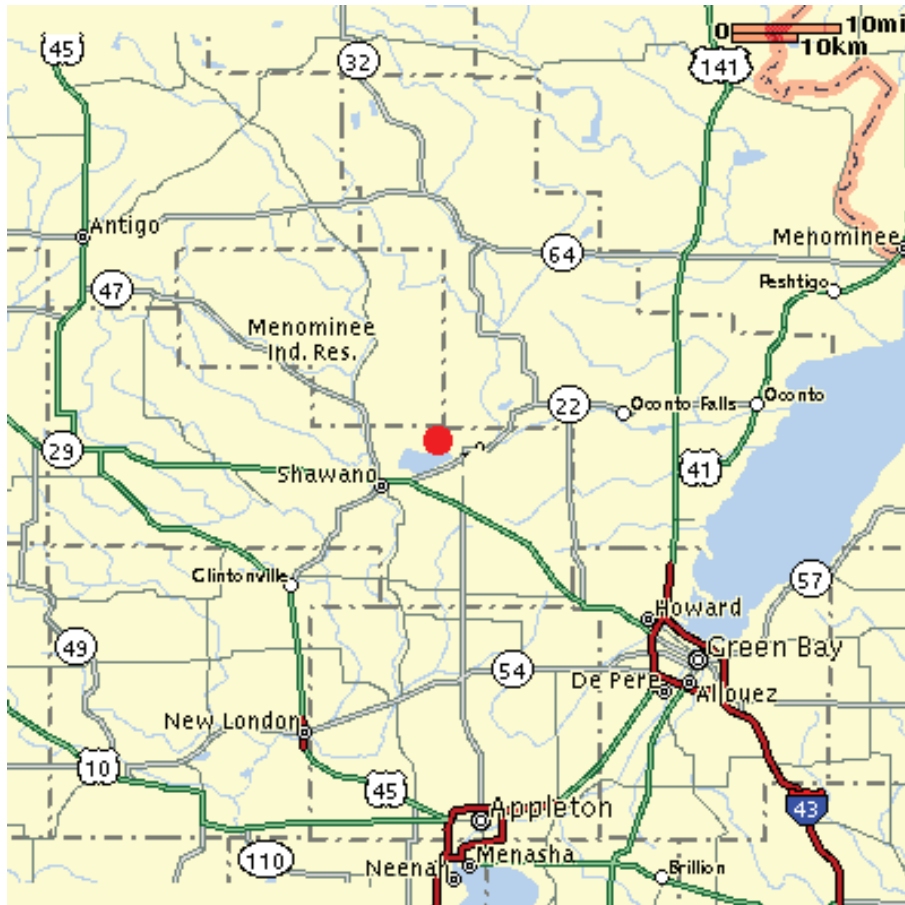

## MasonWoods on Beautiful Shawano Lake in Cecil Wisconsin

Senior Apartments located on Shawano Lake just off of Lake Drive  
County Road H. N6446 Emery Ansgore Road, Cecil, Wisconsin

**1.800.959.6637**

### **From Milwaukee**

Go north on I-43 to State Route 172.  
West on 172 to US 41.  
North on US 41 to State Route 29.  
Go northwest on State Route 29  
to State Route 117.  
North on State Route 117 and  
follow map above.

### **From Wausau**

Go south on US 51 to State Route 29.  
East on 29 to State Route 22.  
Go east on 22 and follow map above.

### **From Rhinelander**

Go east on US 8 to US 45.  
Go south on US 45 to State Route 47.  
East on 47 to State Route 22.  
Go east on 22 and follow map above.