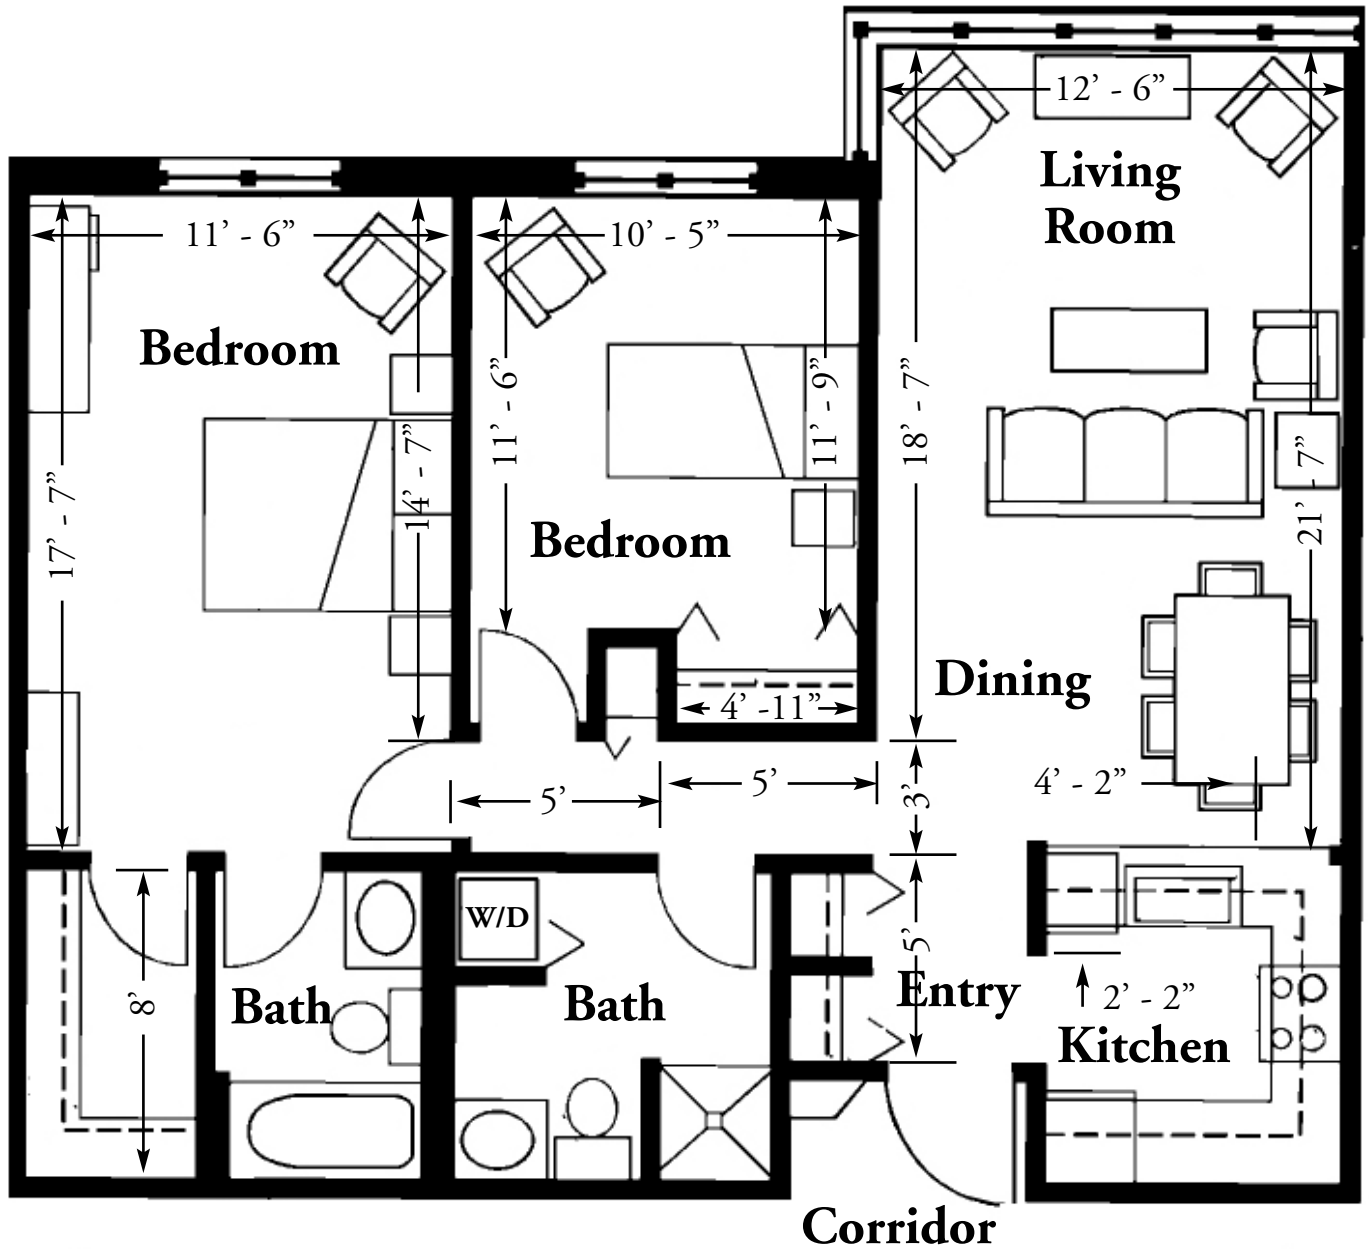

**One Bedroom Apartment**  
**- 696 Square Feet -**

**One Bedroom Apartment with Den**  
**- 905 Square Feet -**

**Three Pillars**  
 SENIOR LIVING COMMUNITIES  
*Village on the Square*

**Two Bedroom Deluxe with Two Baths**  
**- 1,028 Square Feet -**

**Two Bedroom Deluxe with Den and Master Bedroom Suite  
- 1,235 Square Feet -**

**Private Residence with Basement**  
**- 1,390 Square Feet -**

**Private Residence with Multi-purpose Room  
- 1,540 Square Feet -**