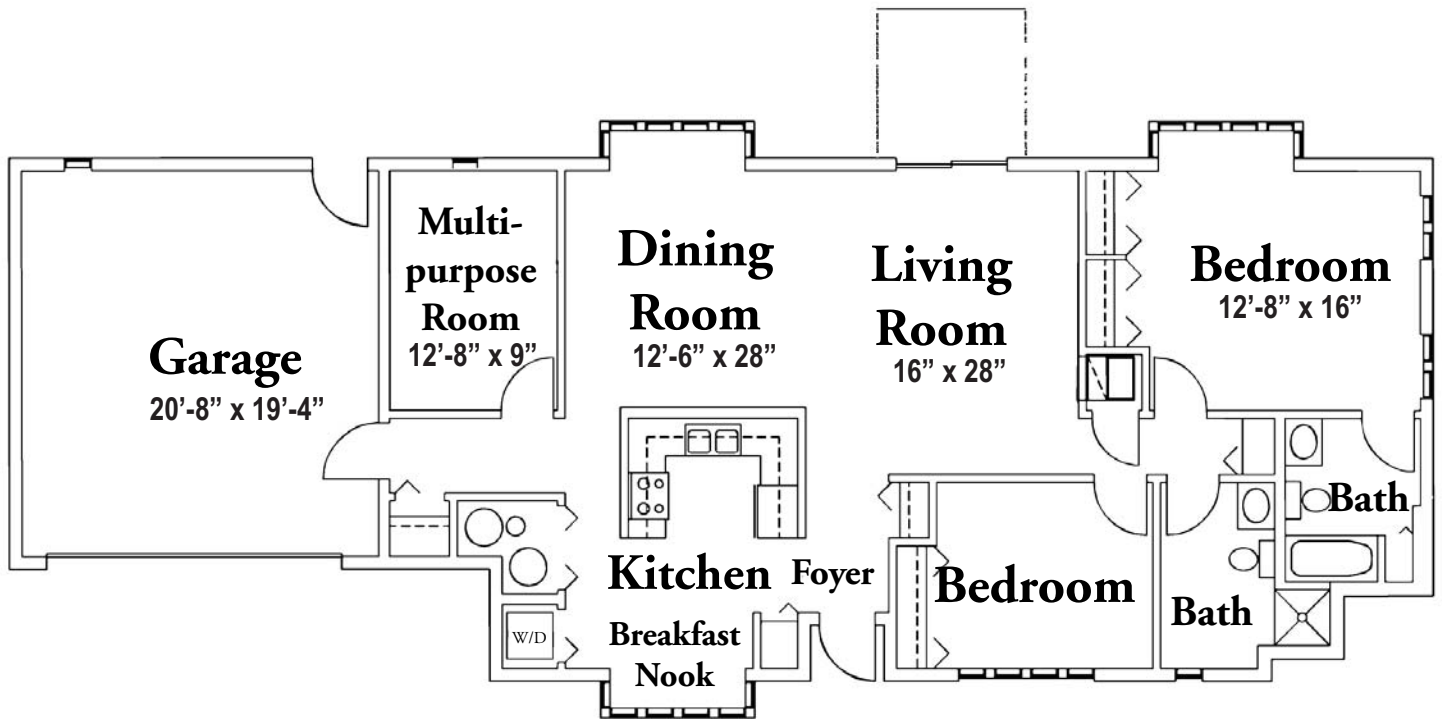

**One Bedroom Apartment**  
**- 696 Square Feet -**

**One Bedroom Apartment with Den**  
**- 905 Square Feet -**

**Three Pillars**  
 SENIOR LIVING COMMUNITIES  
*Village on the Square*

**Two Bedroom Deluxe with Two Baths**  
**- 1,028 Square Feet -**

**Two Bedroom Deluxe with Den and Master Bedroom Suite  
- 1,235 Square Feet -**

**Private Residence with Basement**  
**- 1,390 Square Feet -**

**Private Residence with Multi-purpose Room  
- 1,540 Square Feet -**