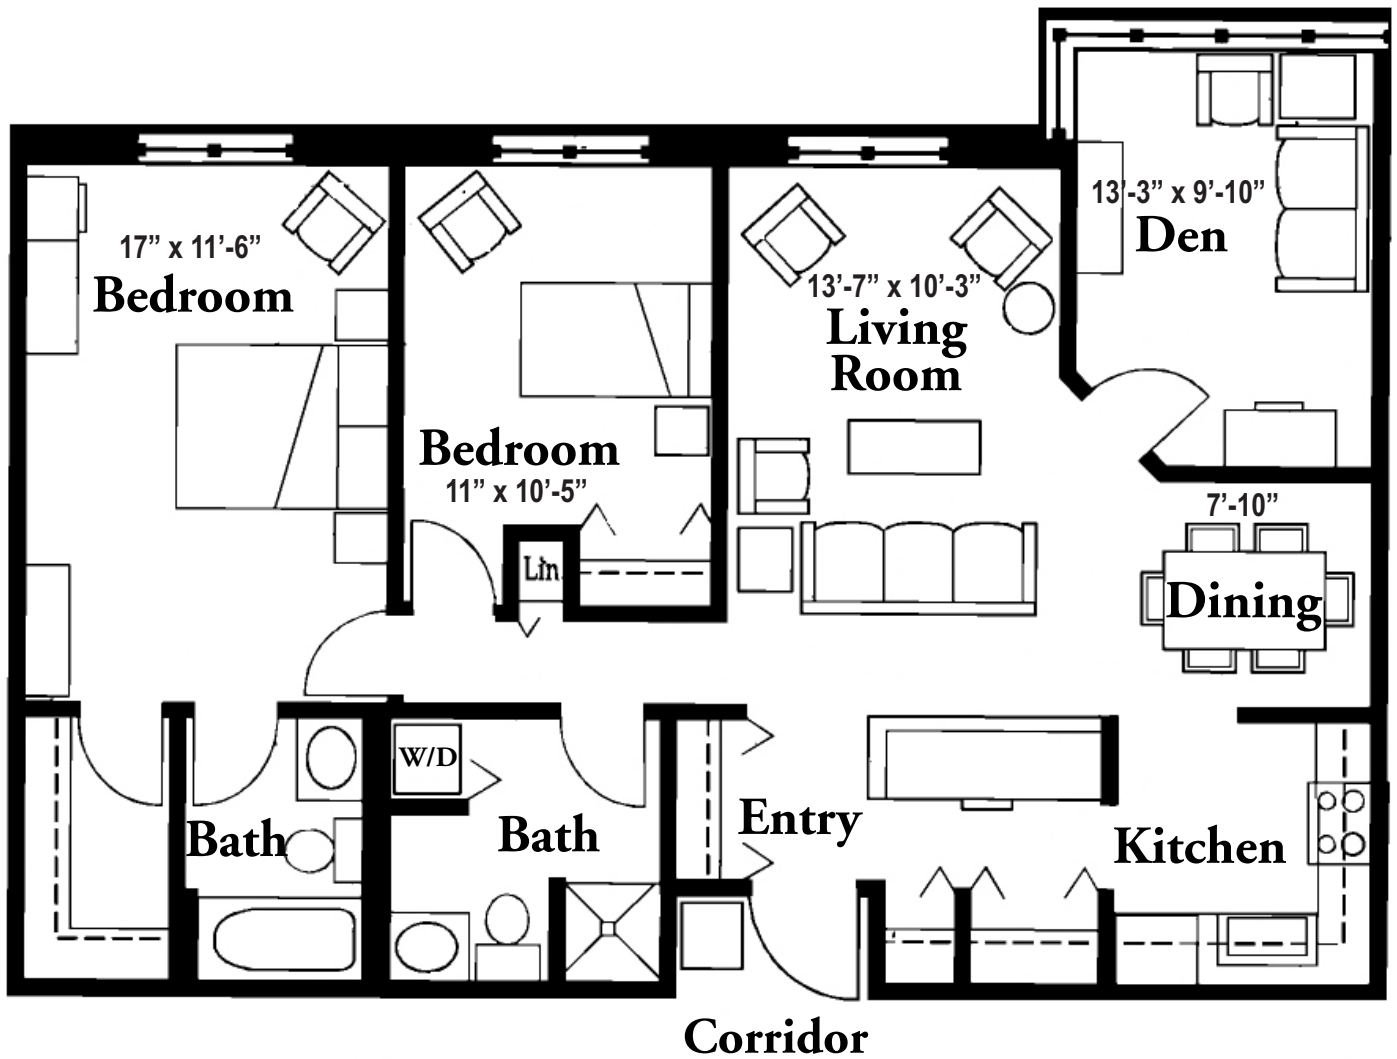

**One Bedroom Apartment**  
**- 696 Square Feet -**

**One Bedroom Apartment with Den**  
**- 905 Square Feet -**

**Three Pillars**  
 SENIOR LIVING COMMUNITIES  
*Village on the Square*

**Two Bedroom Deluxe with Two Baths**  
**- 1,028 Square Feet -**

**Two Bedroom Deluxe with Den and Master Bedroom Suite  
- 1,235 Square Feet -**

**Private Residence with Basement**  
**- 1,390 Square Feet -**

**Private Residence with Multi-purpose Room  
- 1,540 Square Feet -**