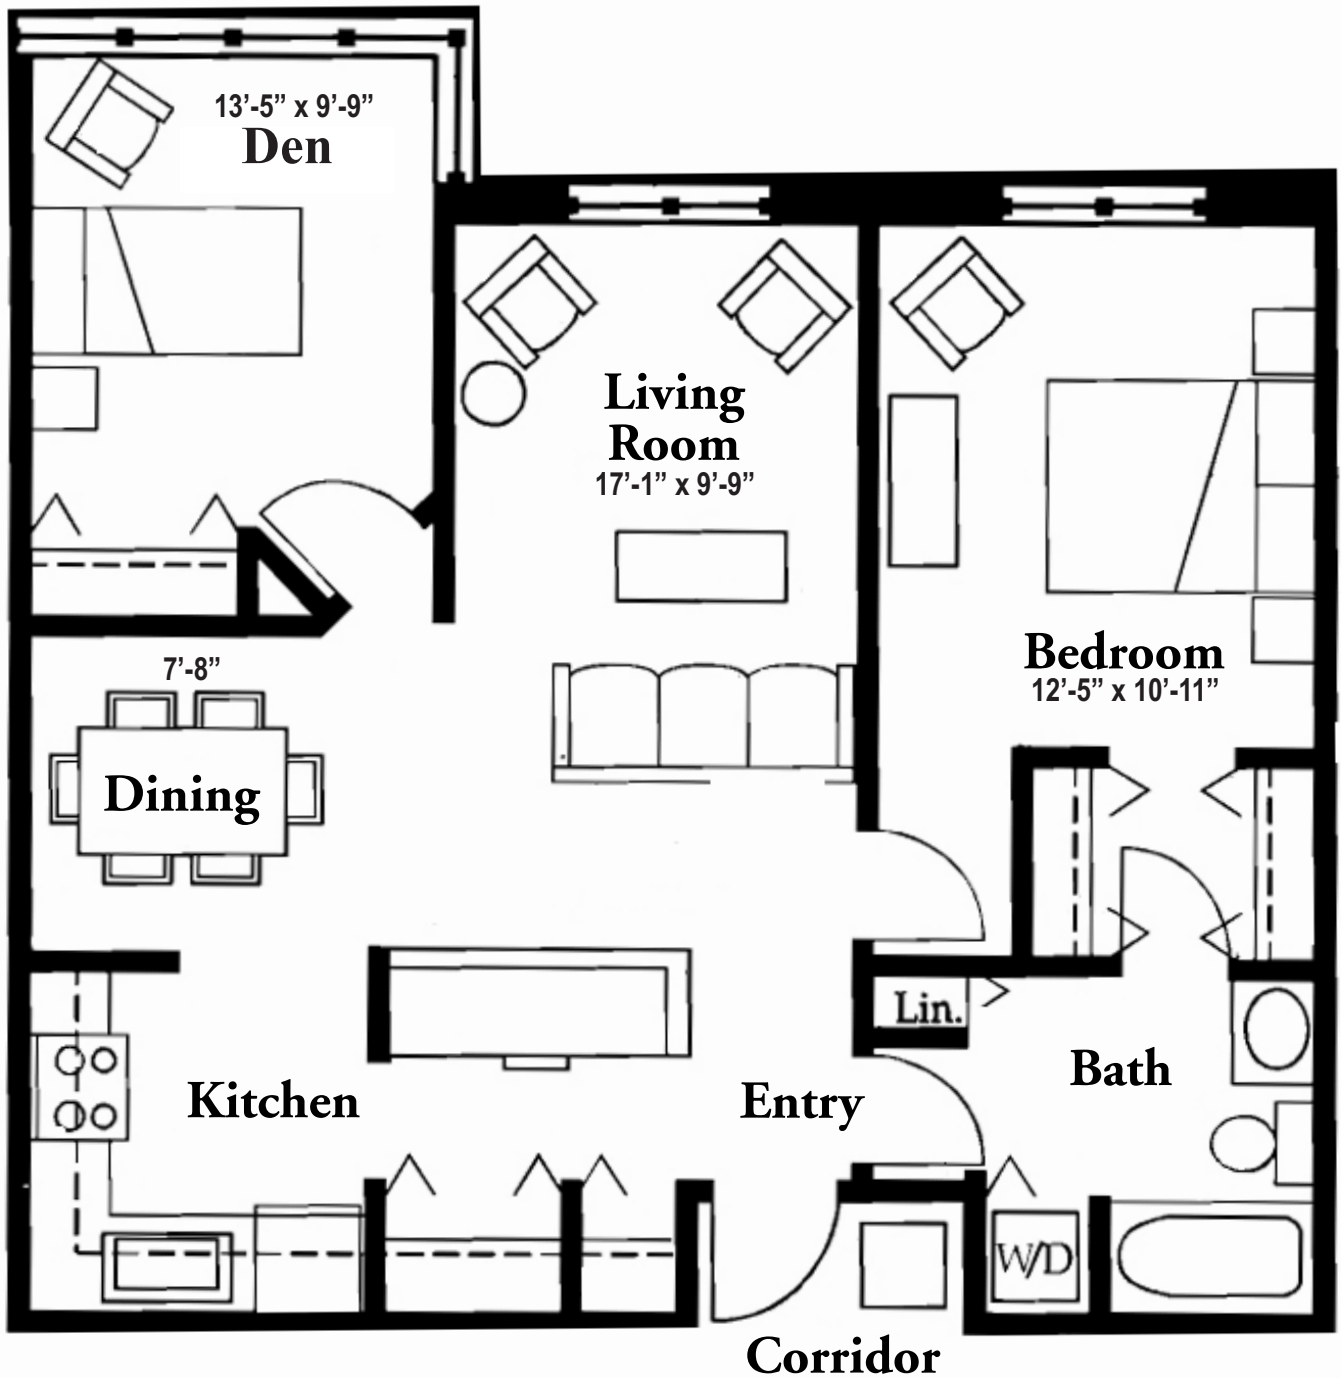

**One Bedroom Apartment**  
**- 696 Square Feet -**

**One Bedroom Apartment with Den**  
**- 905 Square Feet -**

**Three Pillars**  
 SENIOR LIVING COMMUNITIES  
*Village on the Square*

**Two Bedroom Deluxe with Two Baths**  
**- 1,028 Square Feet -**

**Two Bedroom Deluxe with Den and Master Bedroom Suite  
- 1,235 Square Feet -**

**Private Residence with Basement**  
**- 1,390 Square Feet -**

**Private Residence with Multi-purpose Room  
- 1,540 Square Feet -**