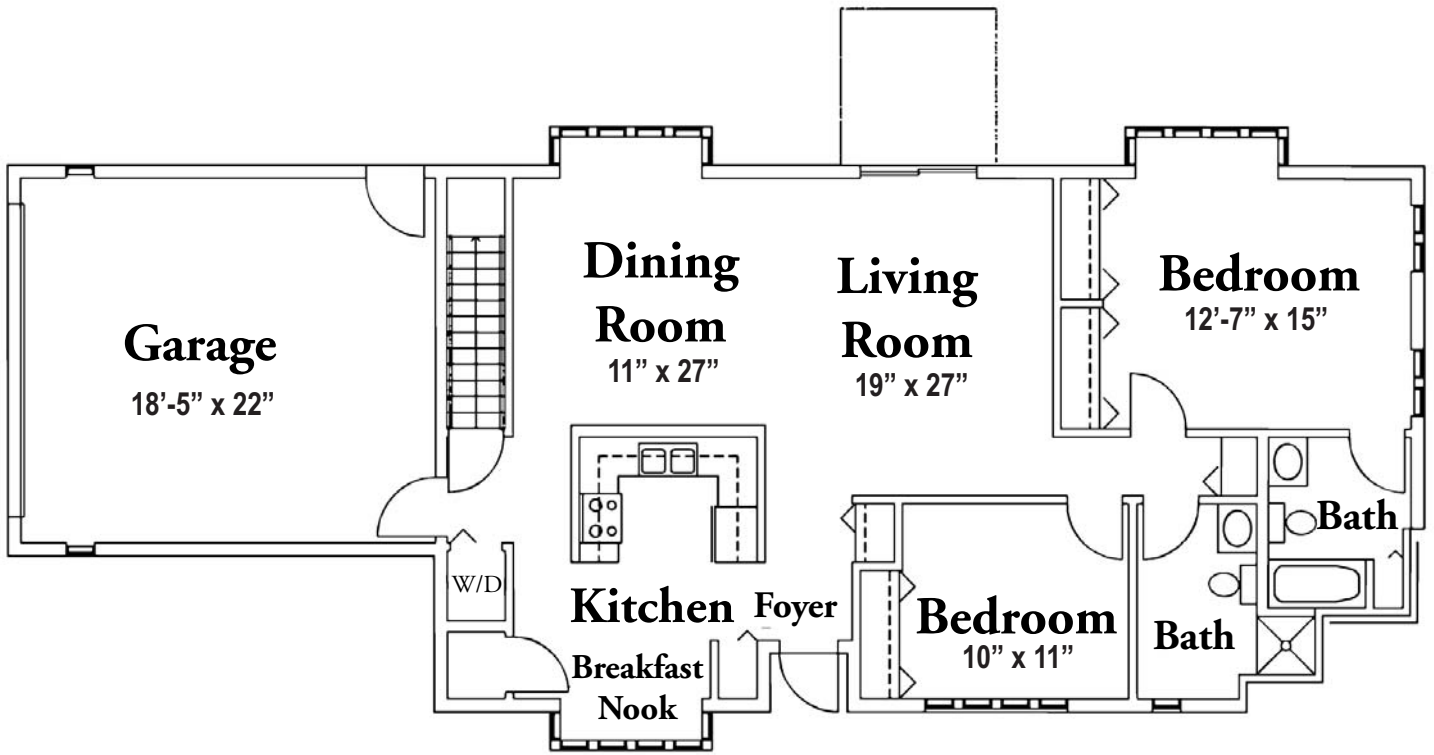

**One Bedroom Apartment**  
**- 696 Square Feet -**

**One Bedroom Apartment with Den**  
**- 905 Square Feet -**

**Three Pillars**  
 SENIOR LIVING COMMUNITIES  
*Village on the Square*

**Two Bedroom Deluxe with Two Baths**  
**- 1,028 Square Feet -**

**Two Bedroom Deluxe with Den and Master Bedroom Suite  
- 1,235 Square Feet -**

**Private Residence with Basement**  
**- 1,390 Square Feet -**

**Private Residence with Multi-purpose Room  
- 1,540 Square Feet -**